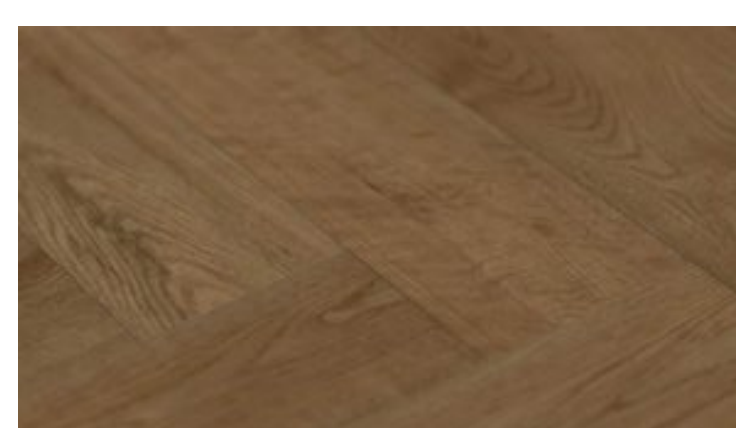

#### Herringbone

Dimension: 9/16" (thickness)x 4 3/4" (width) x 23 5/8" (length)

Oak Marseille

Oak Dijon

Oak Bordeaux

Oak Chateau

### Details & Features

<b>Collection</b>	ETM Surface Design – Signature Brushed Premium Engineered Wood Flooring
<b>Category</b>	Engineered Wood Flooring
<b>Style</b>	· Wide Plank · Herringbone
<b>Dimensions</b>	· Wide Plank – 9/16" (thickness) x 7 1/2" (width) x 74 3/4" (length) (75% full board) · Herringbone – 9/16" (thickness)x 4 3/4" (width) x 23 5/8" (length)
<b>Wood Veneer</b>	Premium sawn cut white oak
<b>Coating</b>	Supermatt lacquer with nano top coat
<b>Surface Finish</b>	Matt finish with brushed surface
<b>Emission</b>	Reached E1 Standard ; CARB Phrase II
<b>Radiant Heat</b>	Radiant heat compliance (water pipes embedded in thermo mass only)
<b>Installation</b>	· Wide Plank – By floating, glue down or nail down · Herringbone – By glue down or nail down
<b>Warranty</b>	25 year residential warranty