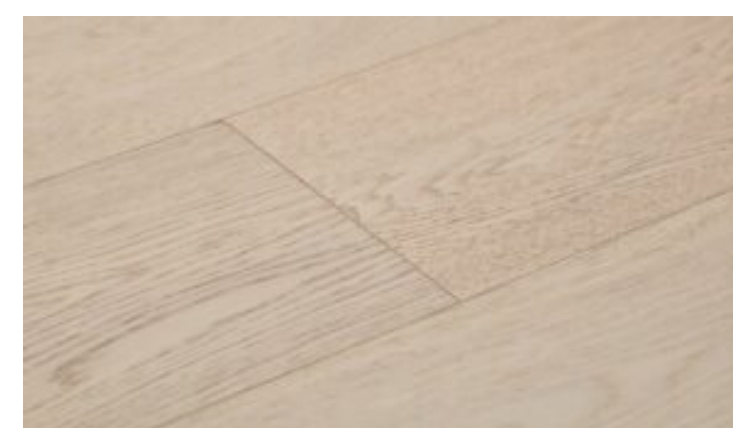

#### Wide Plank

Dimension: 9/16" (thickness) x 7 1/2" (width) x 74 3/4" (length) (75% full board)

Oak Santorini

Oak Vienna

Oak Athens

Oak Gothenburg

Oak Dublin

Oak Stockholm