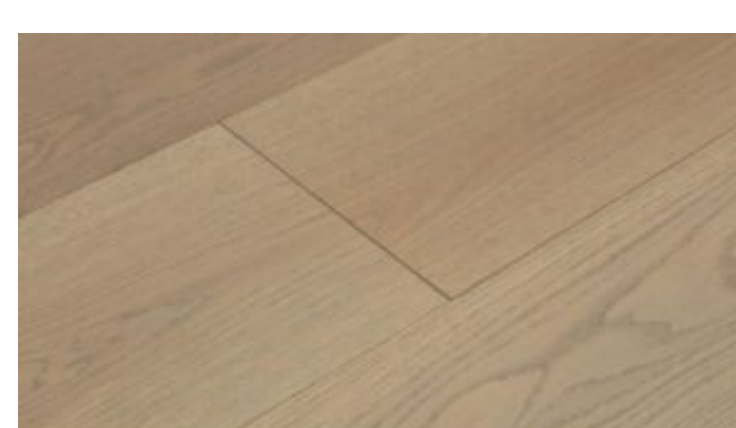

Signature Brushed Premium Engineered Wood Flooring

Signature Brushed *Premium Engineered Wood Flooring*

If you truly love nature, you will find beauty with our Signature Brushed collections. We offer an array of eclectic and versatile range of earthly elegance that embraces tradition and sustainability that accentuates the natural details of the finest wood. Cost-effective, outstanding durability, and renewable resources, feel free to breathe new life into your home and stamp your personality all over it with a peace of mind.

Living With Wood

Our flooring are made from real wood manufactured from timbers designed for use as flooring, either structural or aesthetic. Wood Floors are always the choice for flooring by cause of its environmental profile, durability, and restorability.

See the Decors

The Collection is available in a Wide Plank or Herringbone design, with a matt finish and wired brushed surface.

Wide Plank

Dimension: 9/16" (thickness) x 7 1/2" (width) x 74 3/4" (length) (75% full board)

Oak Monaco

Herringbone

Dimension: 9/16" (thickness)x 4 3/4" (width) x 23 5/8" (length)

Details & Features