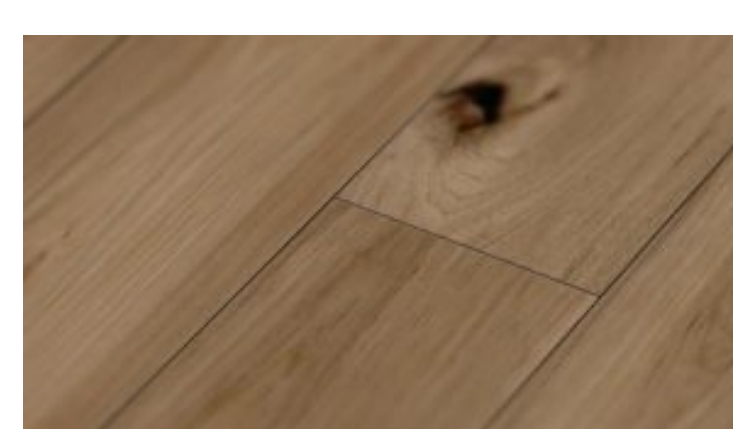

Hickory Baltic