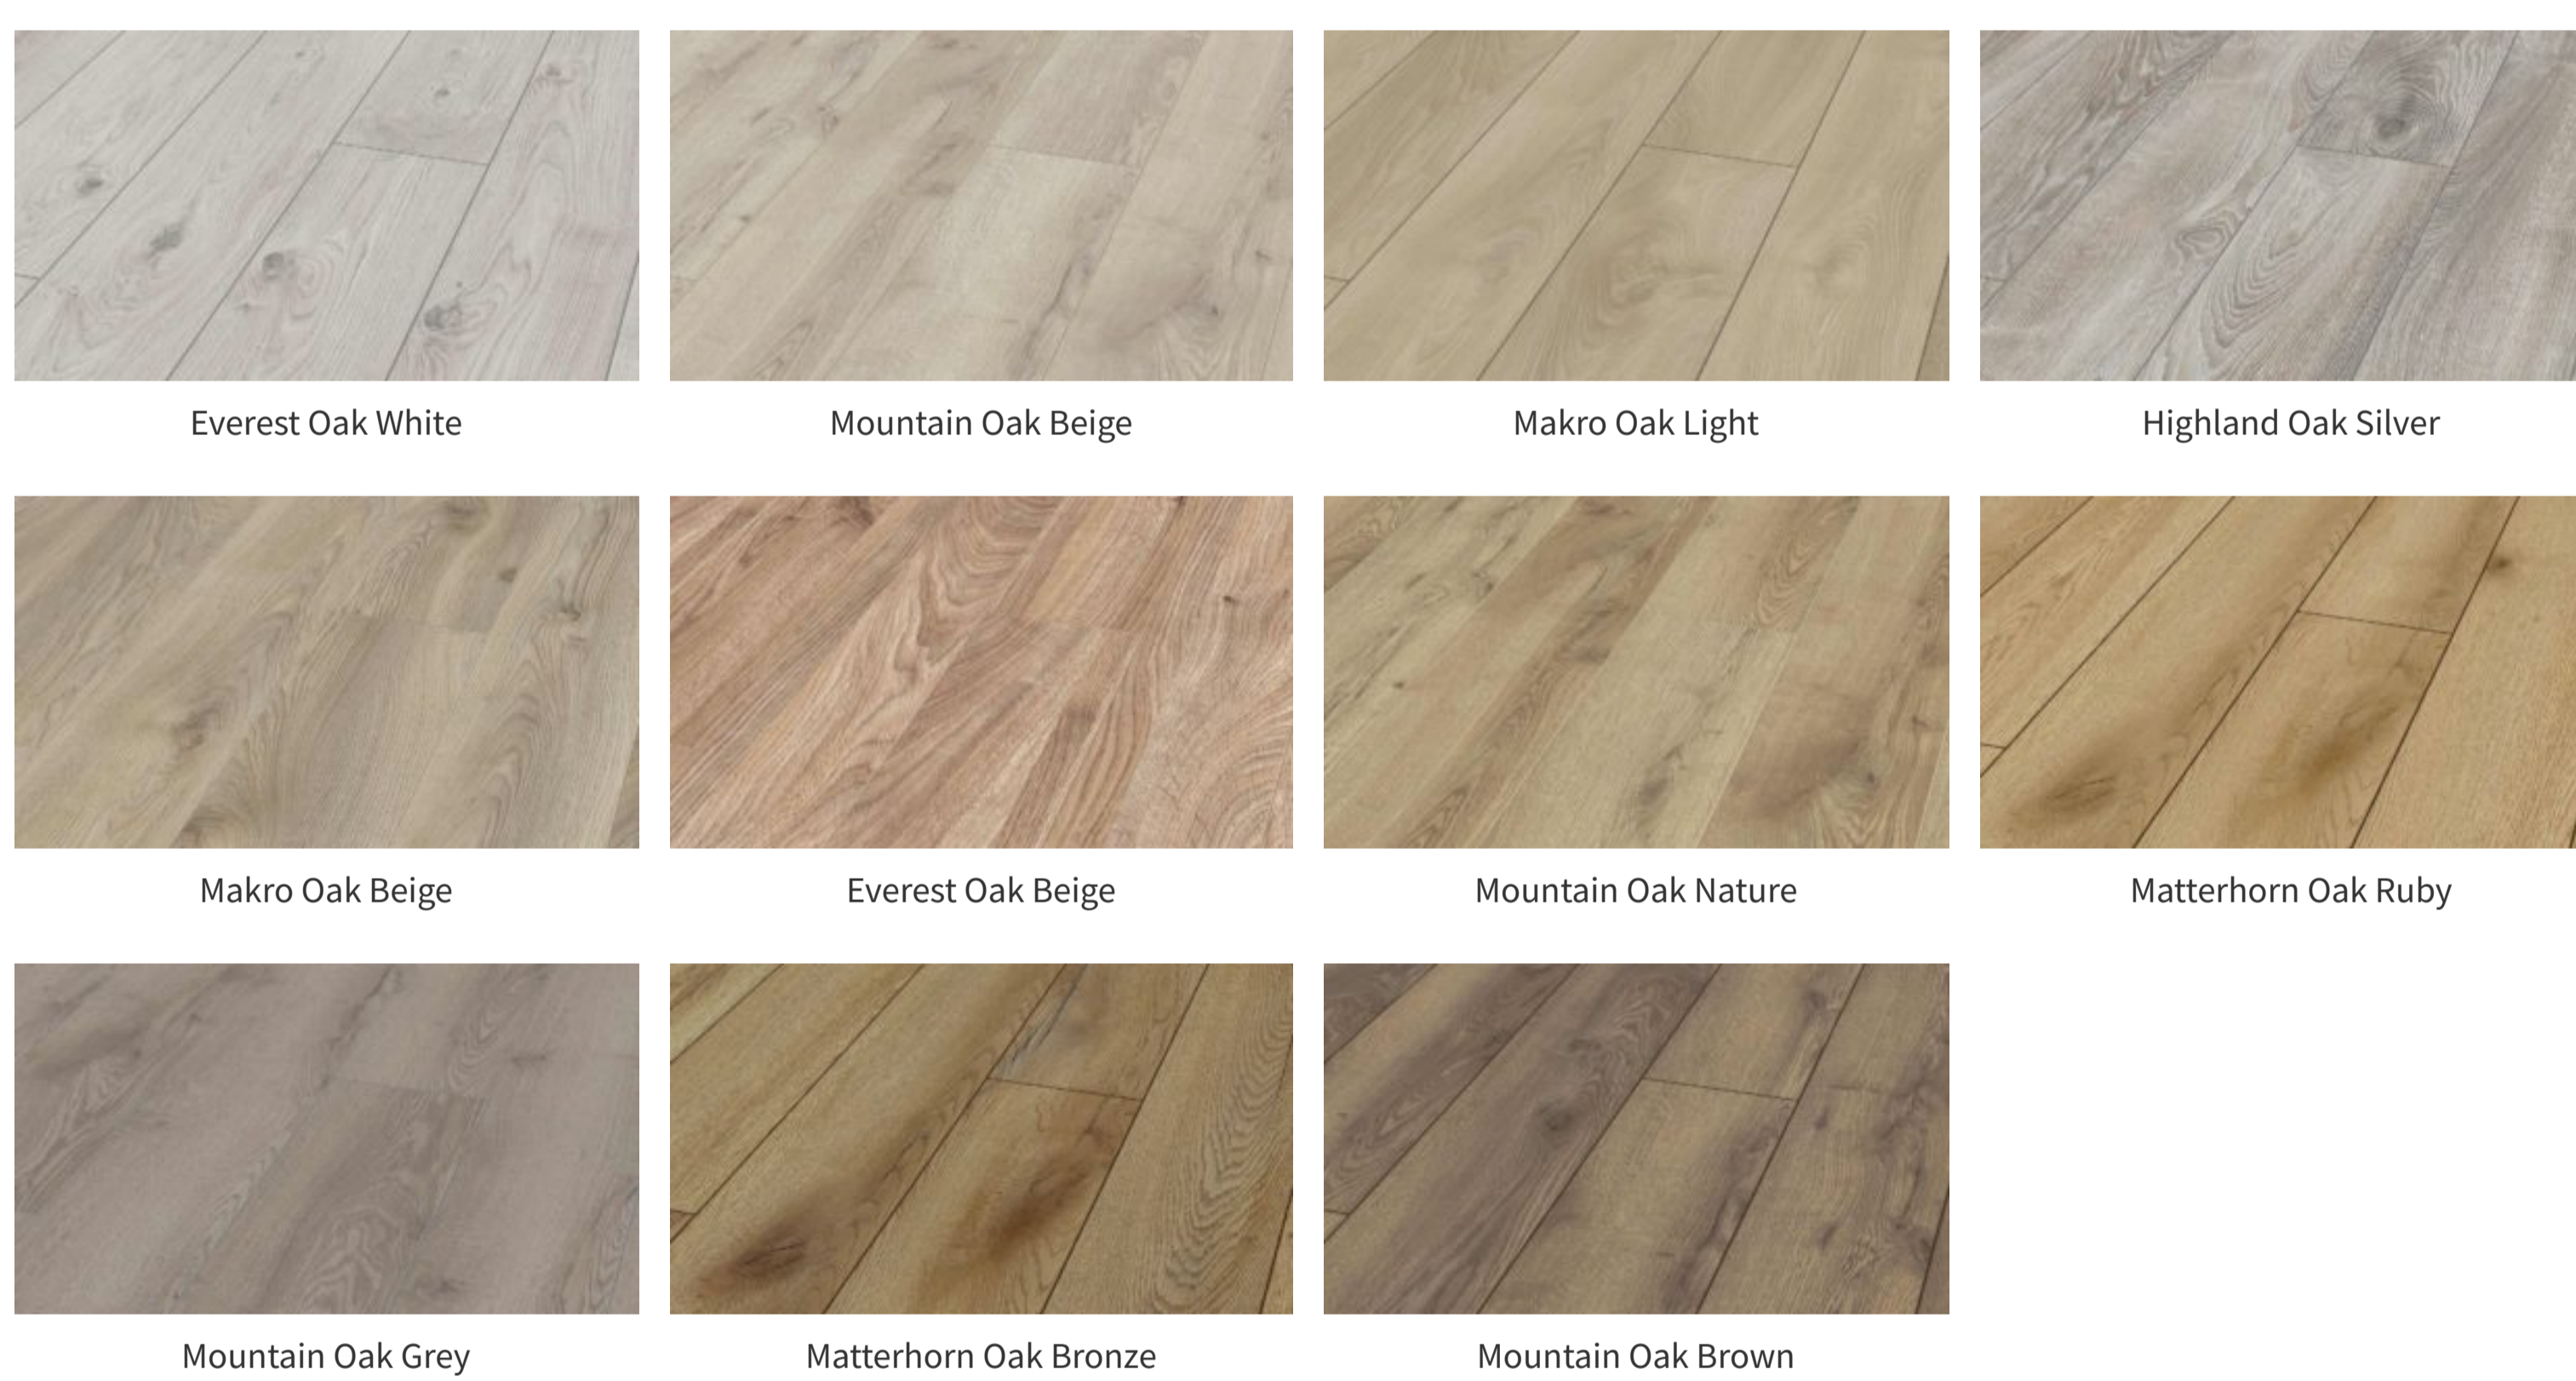

Mountain Oak Beige

Makro Oak Light

Highland Oak Silver

Makro Oak Beige

Everest Oak Beige

Mountain Oak Nature

Matterhorn Oak Ruby

Mountain Oak Grey

Matterhorn Oak Bronze

Mountain Oak Brown

KRONOTEX Mammut

Dimensions: 1/2" (thickness) x 7 3/8" (width) x 72 5/8" (length)

Everest Oak White