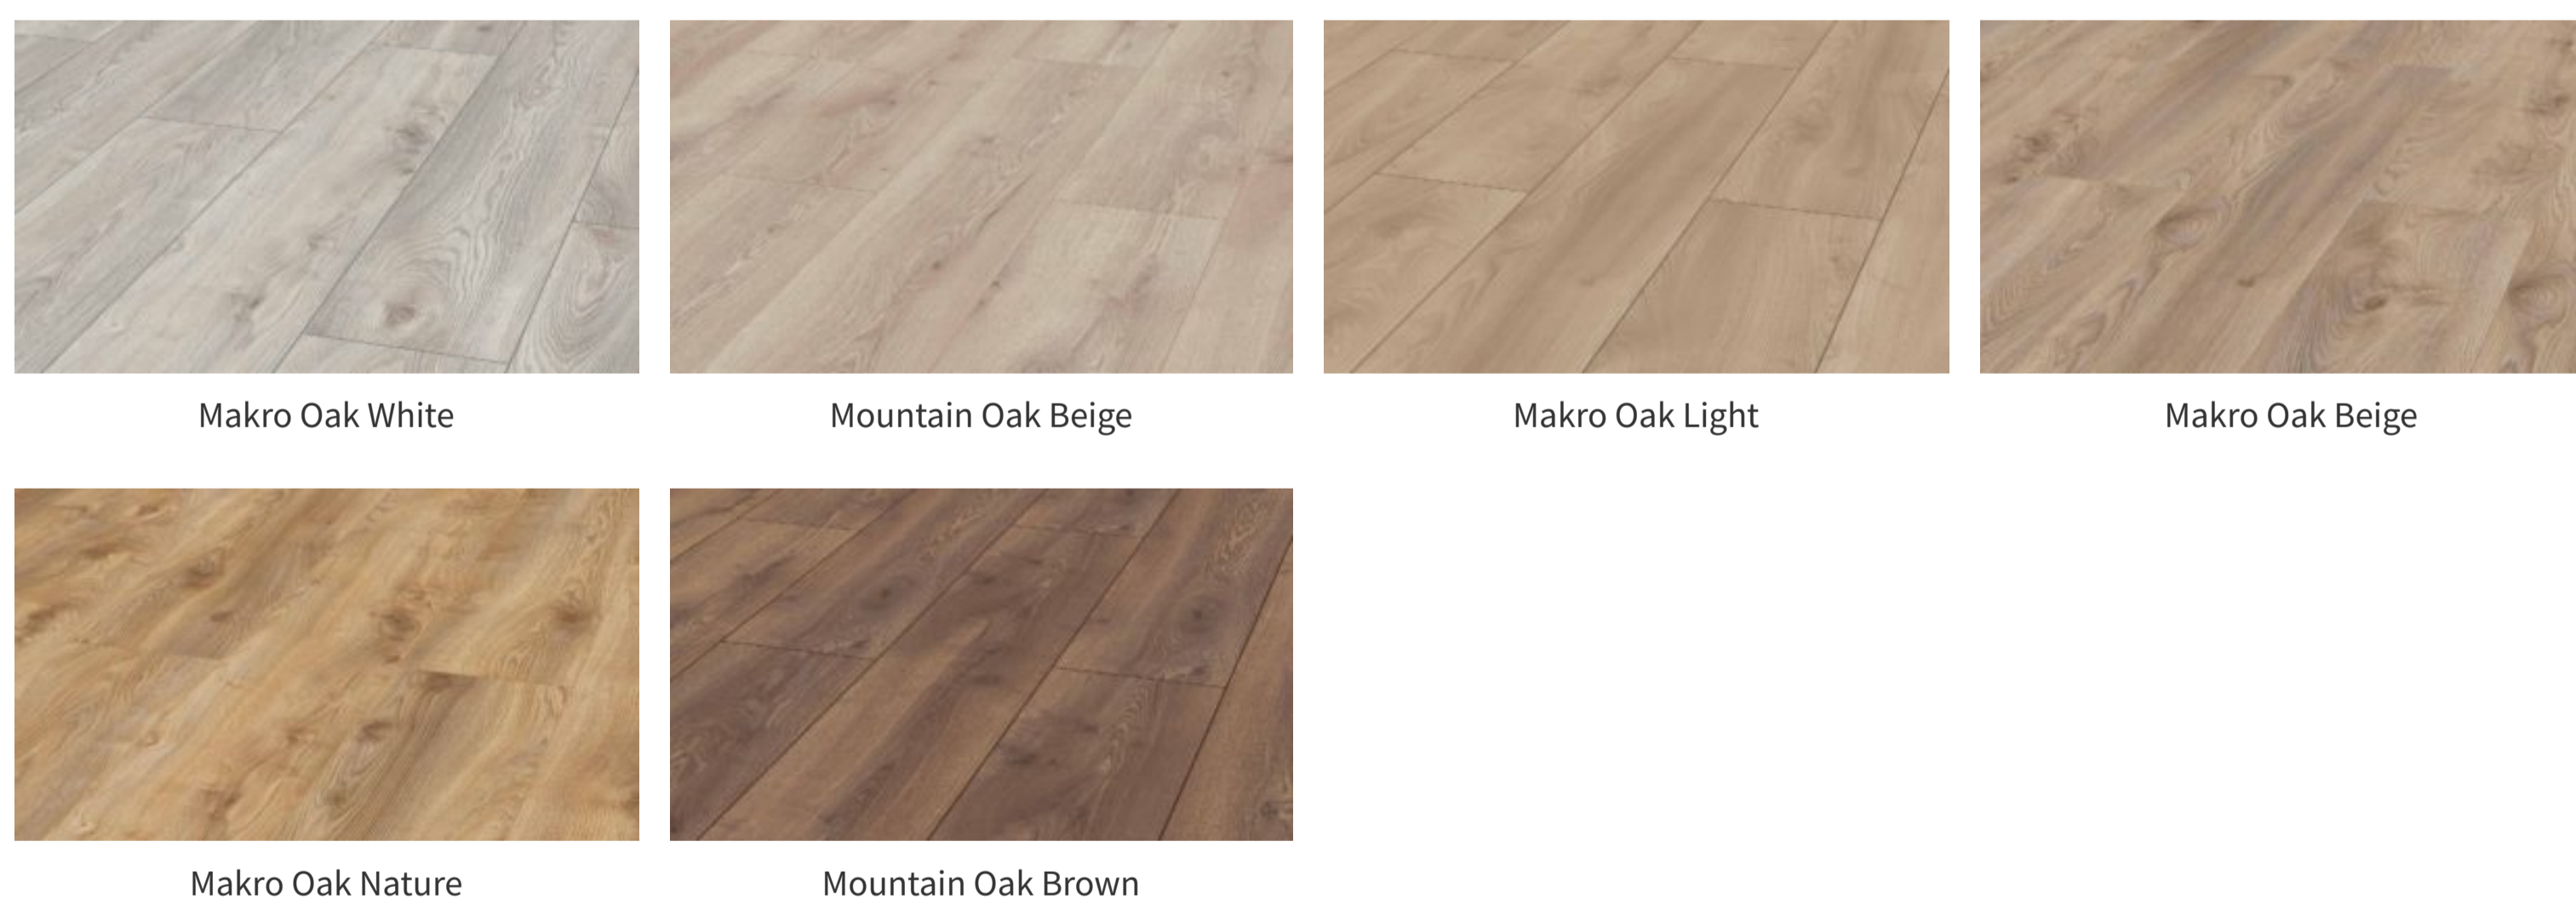

See the Decors

Whether you opt for more traditional colour nuances or a modern colouring in white or grey – with its particularly long and hard-wearing panels, MAMMUT is the crowning glory of the timeless country house look. Because this classic of laminate art effortlessly outlives all the stylistic changes of different epochs.

Mountain Oak Nature

Matterhorn Oak Ruby

Mountain Oak Grey

Matterhorn Oak Bronze

Mountain Oak Brown

KRONOTEX Mammut Plus

Dimensions: 3/8" (thickness) x 9 1/2" (width) x 72 5/8" (length)

Makro Oak White