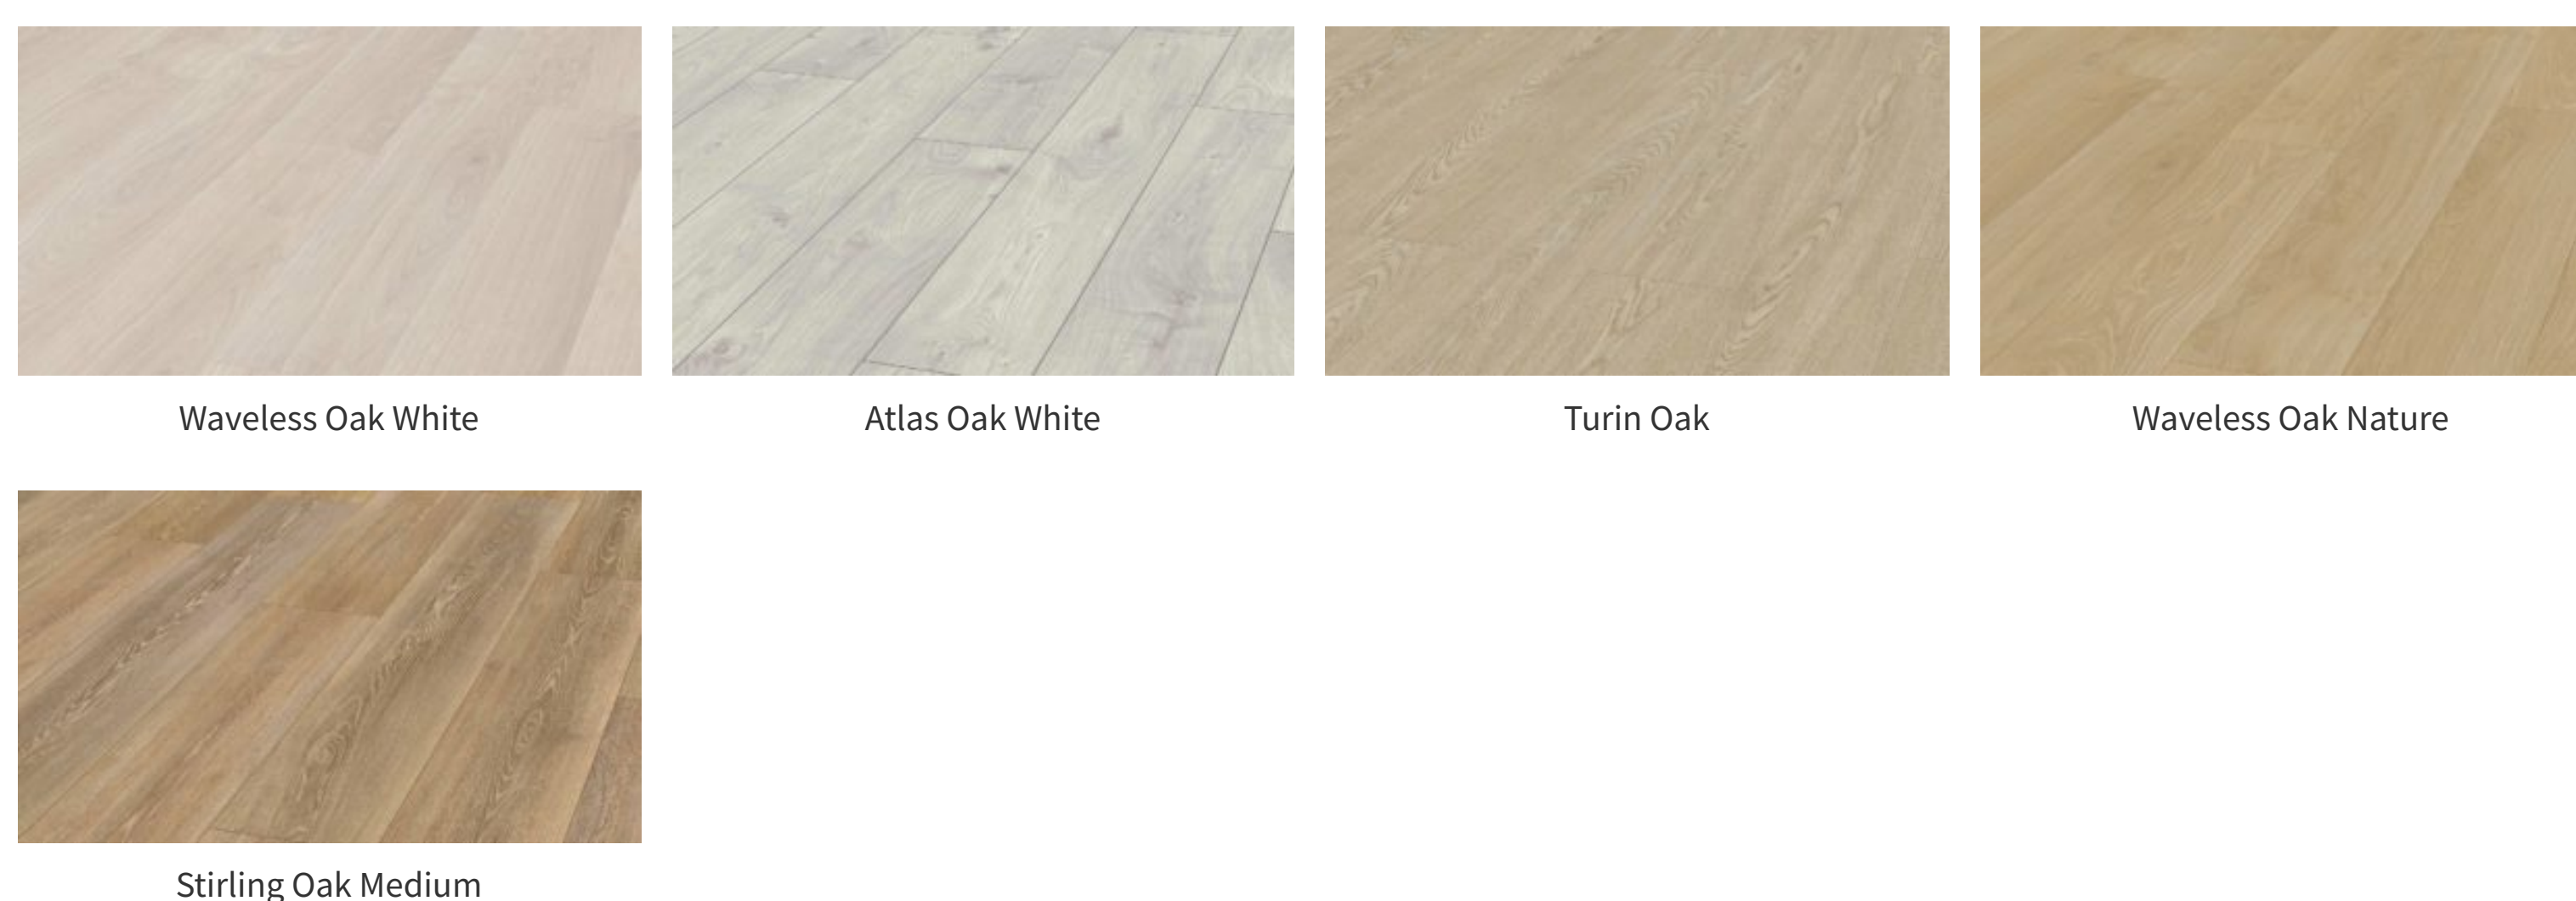

KRONOTEX Exquisit

Dimensions: 5/16" (thickness) x 7 1/2" (width) x 54 5/16" (length)

KRONOTEX Exquisit Plus

Dimension: 5/16" (thickness) x 9 1/2" (width) x 54 5/16" (length)