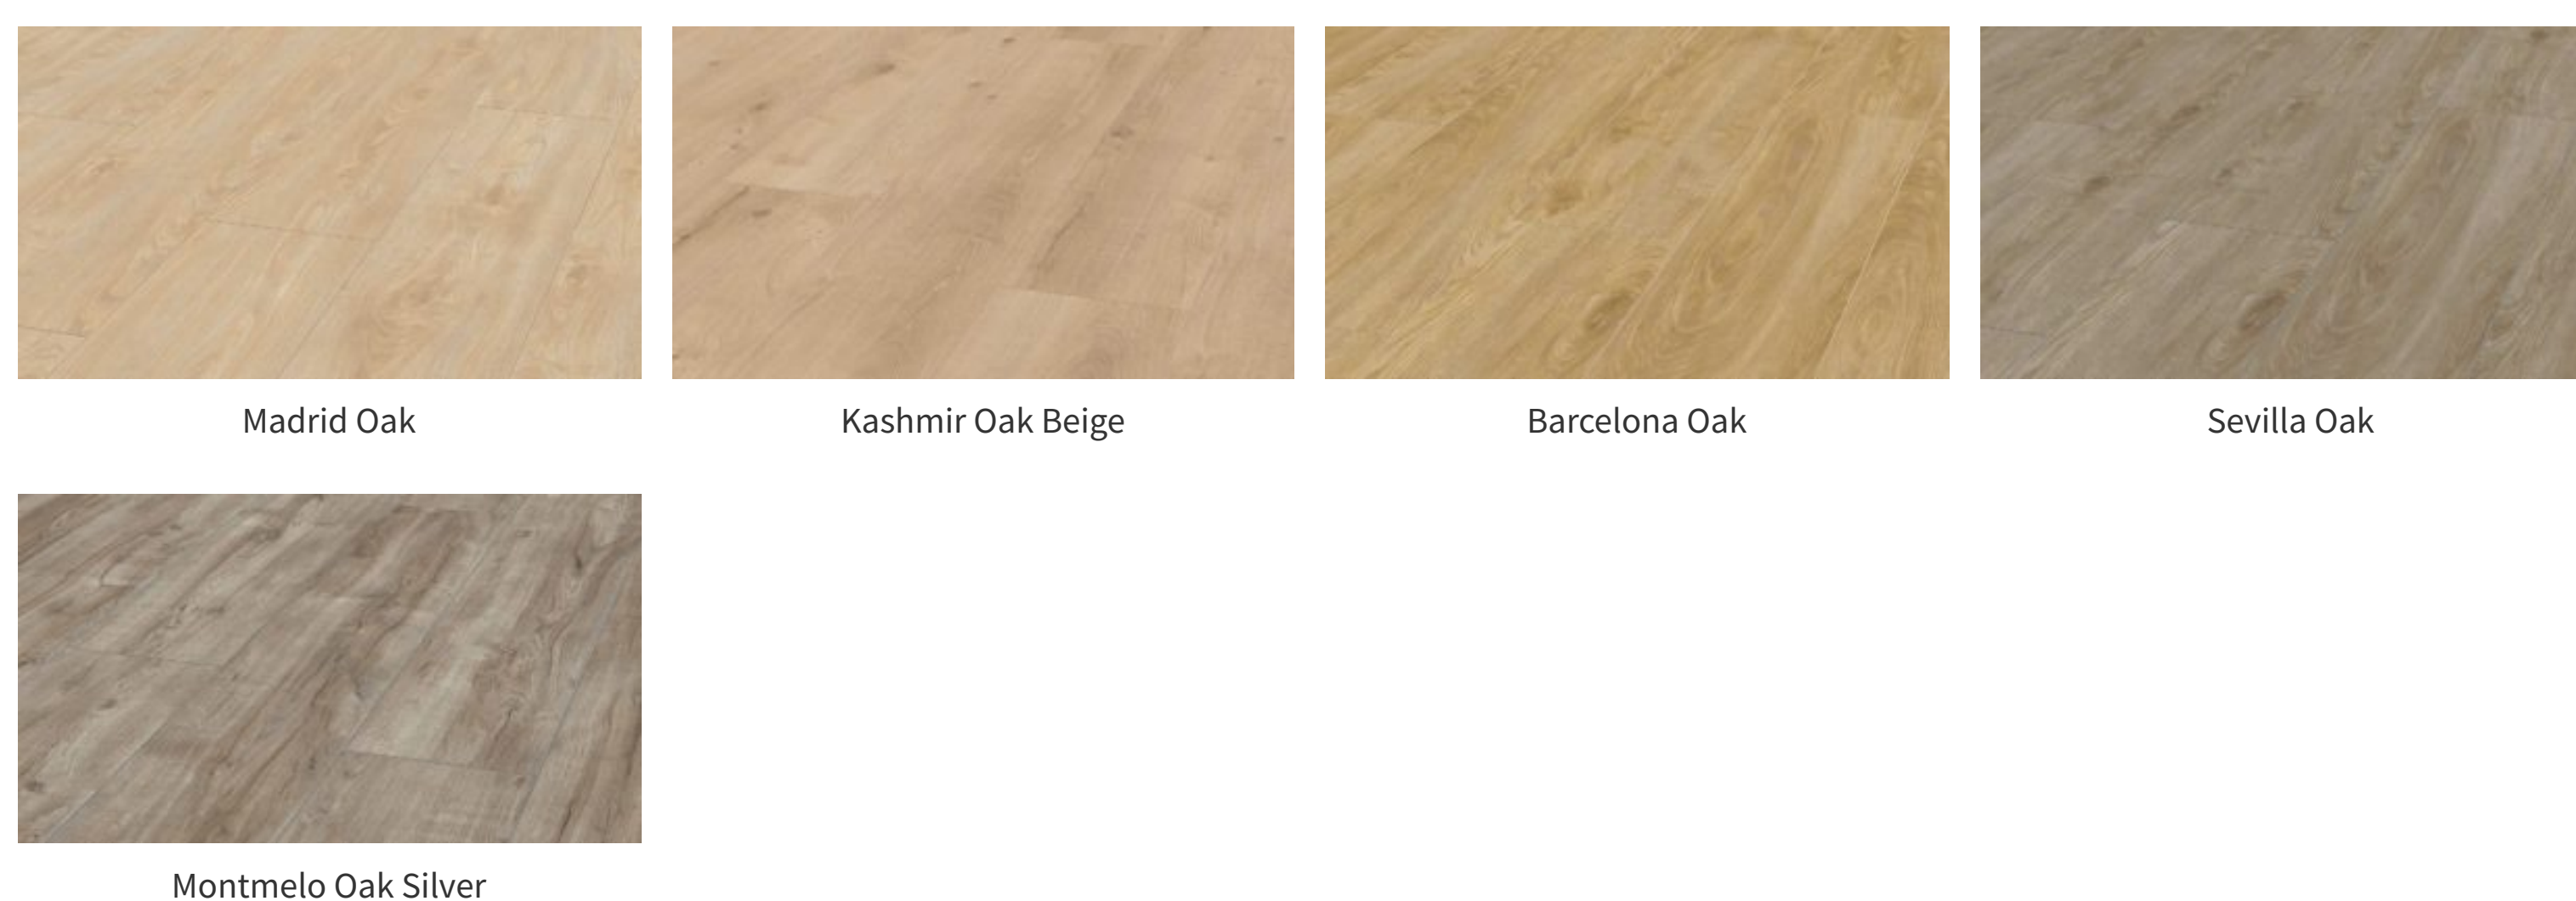

Details & Features

Collection	KRONOTEX Exquisit & Exquisit Plus
Category	High Performance German Laminate
Dimensions	· KRONOTEX Exquisit – 5/16" (thickness) x 7 1/2" (width) x 54 5/16" (length) · KRONOTEX Exquisit Plus – 5/16" (thickness) x 9 1/2" (width) x 54 5/16" (length)
Radiant Heat	Radiant heat compliance (water pipes embedded in thermo mass only)
Installation	By floating
Warranty	· 25 year residential warranty · 3 year commercial warranty